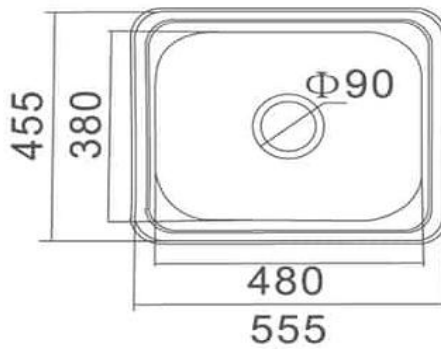

SS A23

LAVASSA 35L Laundry Tub

SPECIFICATIONS

CLEANING & MAINTENANCE:

All Sinks should be cleaned with mild detergent and water
All Products must be cleaned with a soft cloth with soapy water, avoid waxes, solvents, abrasives, acids and other chemical based cleaners
Warranty will be void if damages are caused by unsuitable cleaning products